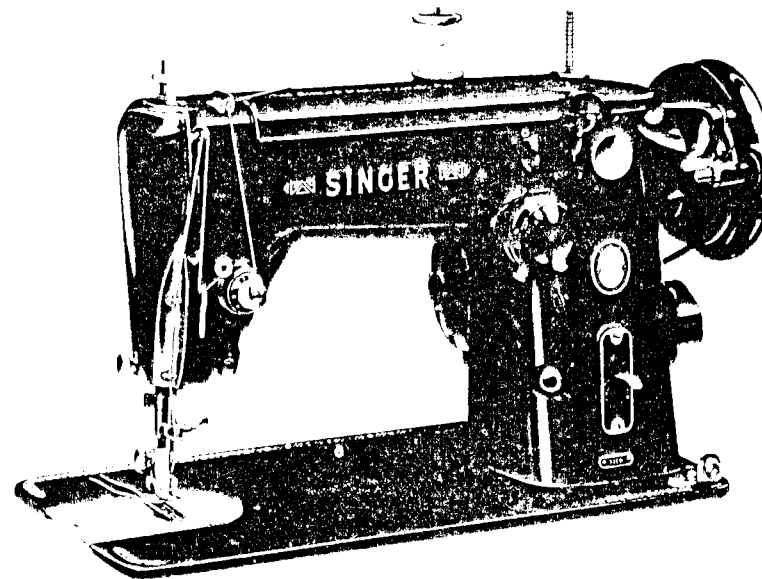

SINGER
306K25

List of Parts—Machine No. 306K25

ATTACHMENT SET 169977

55623	Bobbin (4)
81245	Binder
86742	Ruffler
105248	Presser Foot
105251	Special Purpose Foot
161127	Zipper Foot
161133	Tube of Oil
161294	Screwdriver (IG)
161295	Screwdriver (SM)
161455	All Purpose Foot
173090	Throat Plate
189632	Embroidery Plate
189648	Button Foot
2029(206x13)	Needles 14 (3)
2035(306x1)	Needles (Twin) 14 (3)